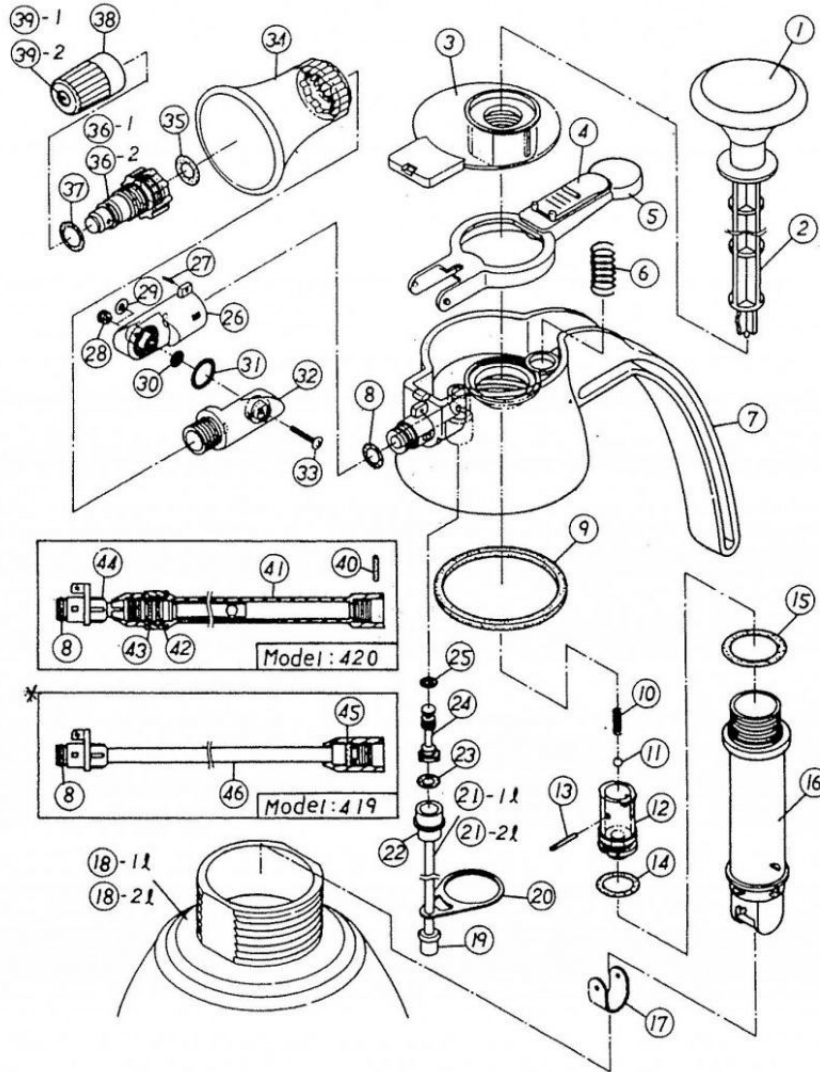

Spare Parts List -

Kit - 0610207

NOZZLE 0610208

Item #	Part #	Description	Qty.	Total
1	4181	Cover		
2	4182	Handle		
3	4183	Lid		
4	4184	Lock Button		
5	4185	Trigger		
6	4186	Spring		
7	4187	Pump Base		
8	4188	O-ring		
9	4189	Gasket		
10	41810	Spring		
11	41811	Ball		
12	41812	Relief Valve		
13	41813	Pin		
14	41814	O-ring		
15	41815	O-ring		
16	41816	Cylinder		
17	41817	Gasket		
18	41818-1L	1L Bottle		
18	41818-2L	2L Bottle		
19	41819	Filter		
20	41820	Plate		
21	41821-1L	1L Tube		
21	41821-2L	2L Tube		
22	41822	Adapter		
23	41823	O-ring		
24	41824	Shut-off Plug		
25	41825	O-ring		
26	41826	Connector		
27	41827	Pin		
28	41828	Nut		
29	41829	Washer		
30	41830	O-ring		
31	41831	O-ring		
32	41832	Connector		
33	41833	Screw		
34	41834	Cup		
35	41835	O-ring		
36	41836-1	Base		
36	41836-2	Base		
37	41837	O-ring		
38	41838	Retainer		
39	41839-1	Nozzle		
39	41839-2	Brass Nozzle		
40	42040	O-ring		
41	42041	Spray Wand		
42	42042	O-ring		
43	42043	O-ring		
44	42044	Metal Wand		
45	41945	O-ring		
46	41946-1	1L Metal Wand		
46	41946-2L	2L Metal Wand		

EX WAND.
TELE 40-58cm. 4900628

solo®

Operator's Manual
Model 401 - 402

CAUTION: Before using this product, read this manual and follow all Safety Warnings and Operating Instructions.

#41836-2 Base(Available on brass nozzle-#41839-2)