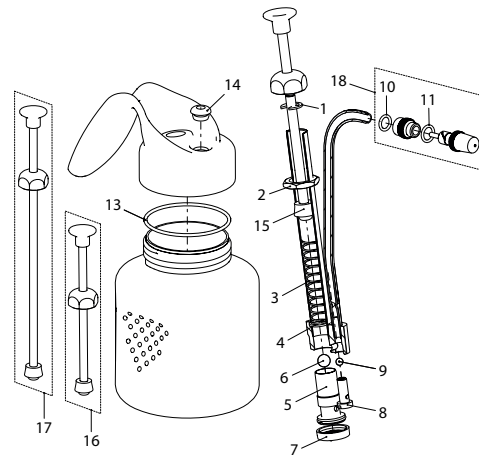

Fix 0.5

Maxi 1.0

Fix 0.5, hand sprayer with mist nozzle 0.8 mm, with viton gaskets

11811001

130330

Maxi 1.0, hand sprayer with mist nozzle 0.8 mm, with viton gaskets

11811101

130347

Super Maxi 1.0, hand sprayer with regulation nozzle 0.8 mm, with special gaskets

11870401

130644

Spare parts Fix, Maxi, Super Maxi

No Gasket set consisting of:

11814401

710501

1 Protection disc 4x9.3x0.7

2 Nut

3 Pressure spring

4 Disc

5 Suction valve

6 Valve ball 7/32" (5.56mm)

7 Suction strainer

8 Pressure valve

9 Valve ball 1/8" (3.18mm)

11 b O-ring 7.66x1.78

13 a/b Gasket 57.5x53x2

14 a/b Pressure tube gasket

15 a/b Sleeve

Nr. Spare parts

16 Piston rod Fix 0.5

11809401

710488