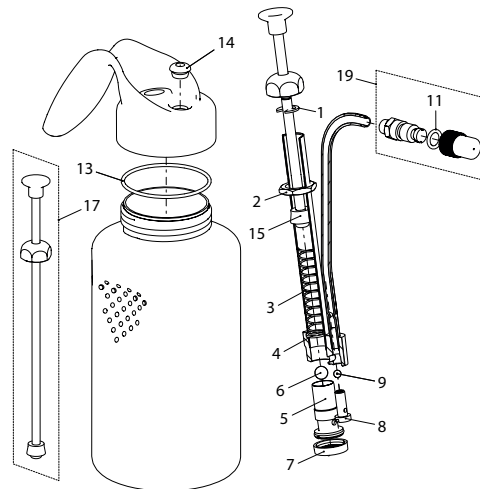

Accessories (Pictures see page 80 ff)

Mist nozzle 0.5 mm for very fine spraying Fix 0.5 / Maxi 1.0

11814101

101019

Mist nozzle 1.2 mm for rough spraying Fix 0.5 / Maxi 1.0

11814201

101026

Super Maxi 1.0 Aceton resistant

Super Maxi 1.0, hand sprayer with regulation nozzle 0.8 mm, with special gaskets

11870401

130644

Spare parts Fix, Maxi, Super Maxi

No Gasket set consisting of:

11814401

710501

1 Protection disc 4x9.3x0.7

2 Nut

3 Pressure spring

4 Disc

5 Suction valve

6 Valve ball 7/32" (5.56mm)

7 Suction strainer

8 Pressure valve

9 Valve ball 1/8" (3.18mm)

11 b O-ring 7.66x1.78

13 a/b Gasket 57.5x53x2

14 a/b Pressure tube gasket

15 a/b Sleeve

Nr. Spare parts

16 Piston rod Fix 0.5

11809401

710488