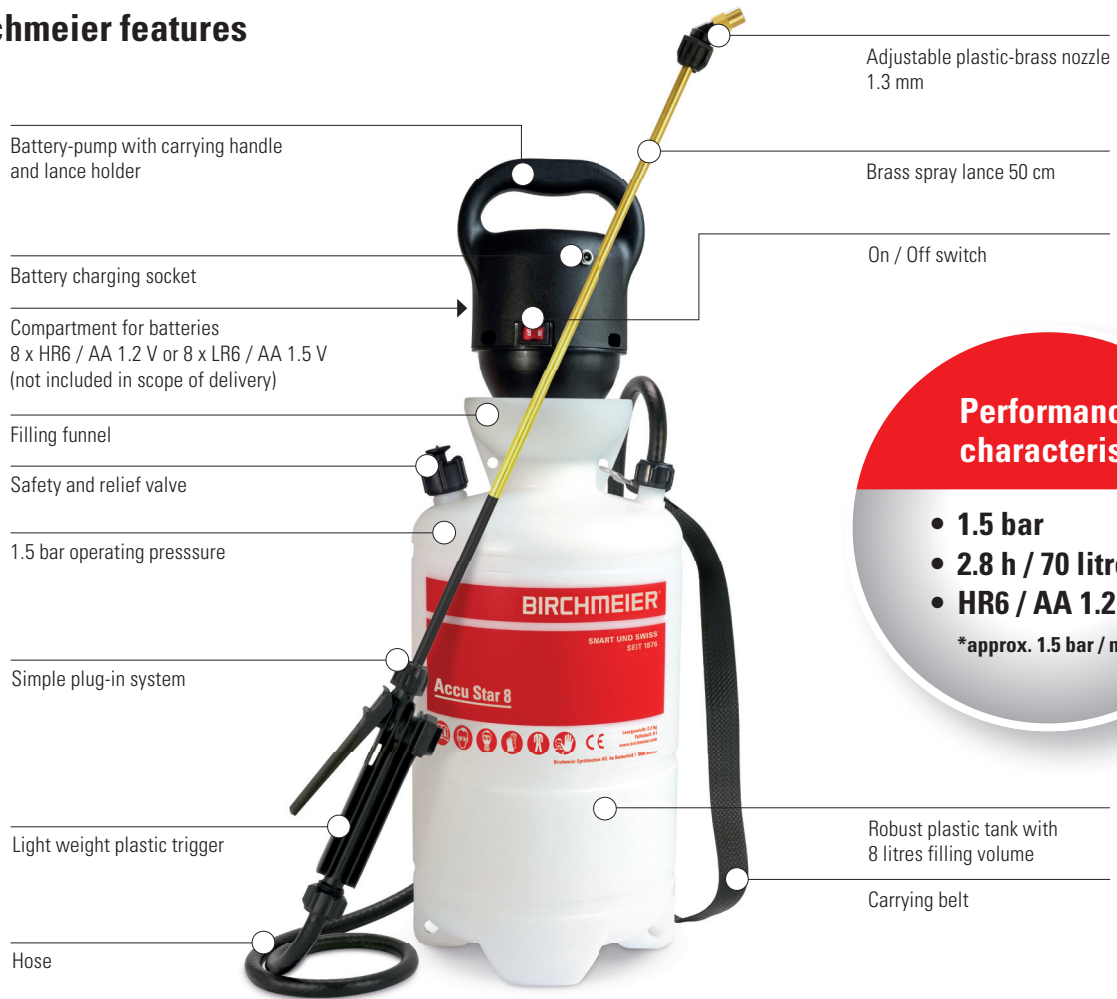

Accu Star 8

Spraying without manual pumping due to «Accu-Power»

- Battery sprayer with 1.5 bar operating pressure
- Maximum spraying time up to 2.8 hours with 70 litres spray output (at 1.5 bar and nozzle position mist)
- Operating with rechargeable batteries or batteries (8 pieces AA, not included in scope of delivery)
- Charger for rechargeable battery use only (charging time < 4 hours)
- Robust plastic tank with 8 l filling volume
- Integrated filling funnel and safety valve
- Robust 50 cm brass spray lance
- Adjustable plastic-brass nozzle 1.3 mm

Made in Switzerland

Unique Birchmeier features

Battery-pump with carrying handle and lance holder

Battery charging socket

Compartment for batteries
8 x HR6 / AA 1.2 V or 8 x LR6 / AA 1.5 V
(not included in scope of delivery)

Filling funnel

Safety and relief valve

1.5 bar operating pressure

Simple plug-in system

Light weight plastic trigger

Hose

Adjustable plastic-brass nozzle
1.3 mm

Brass spray lance 50 cm

On / Off switch

Robust plastic tank with
8 litres filling volume

Carrying belt

Performance characteristic

- 1.5 bar
 - 2.8 h / 70 litres*
 - HR6 / AA 1.2 V
- *approx. 1.5 bar / mist

Accu Star 8
Art.No. 12038001